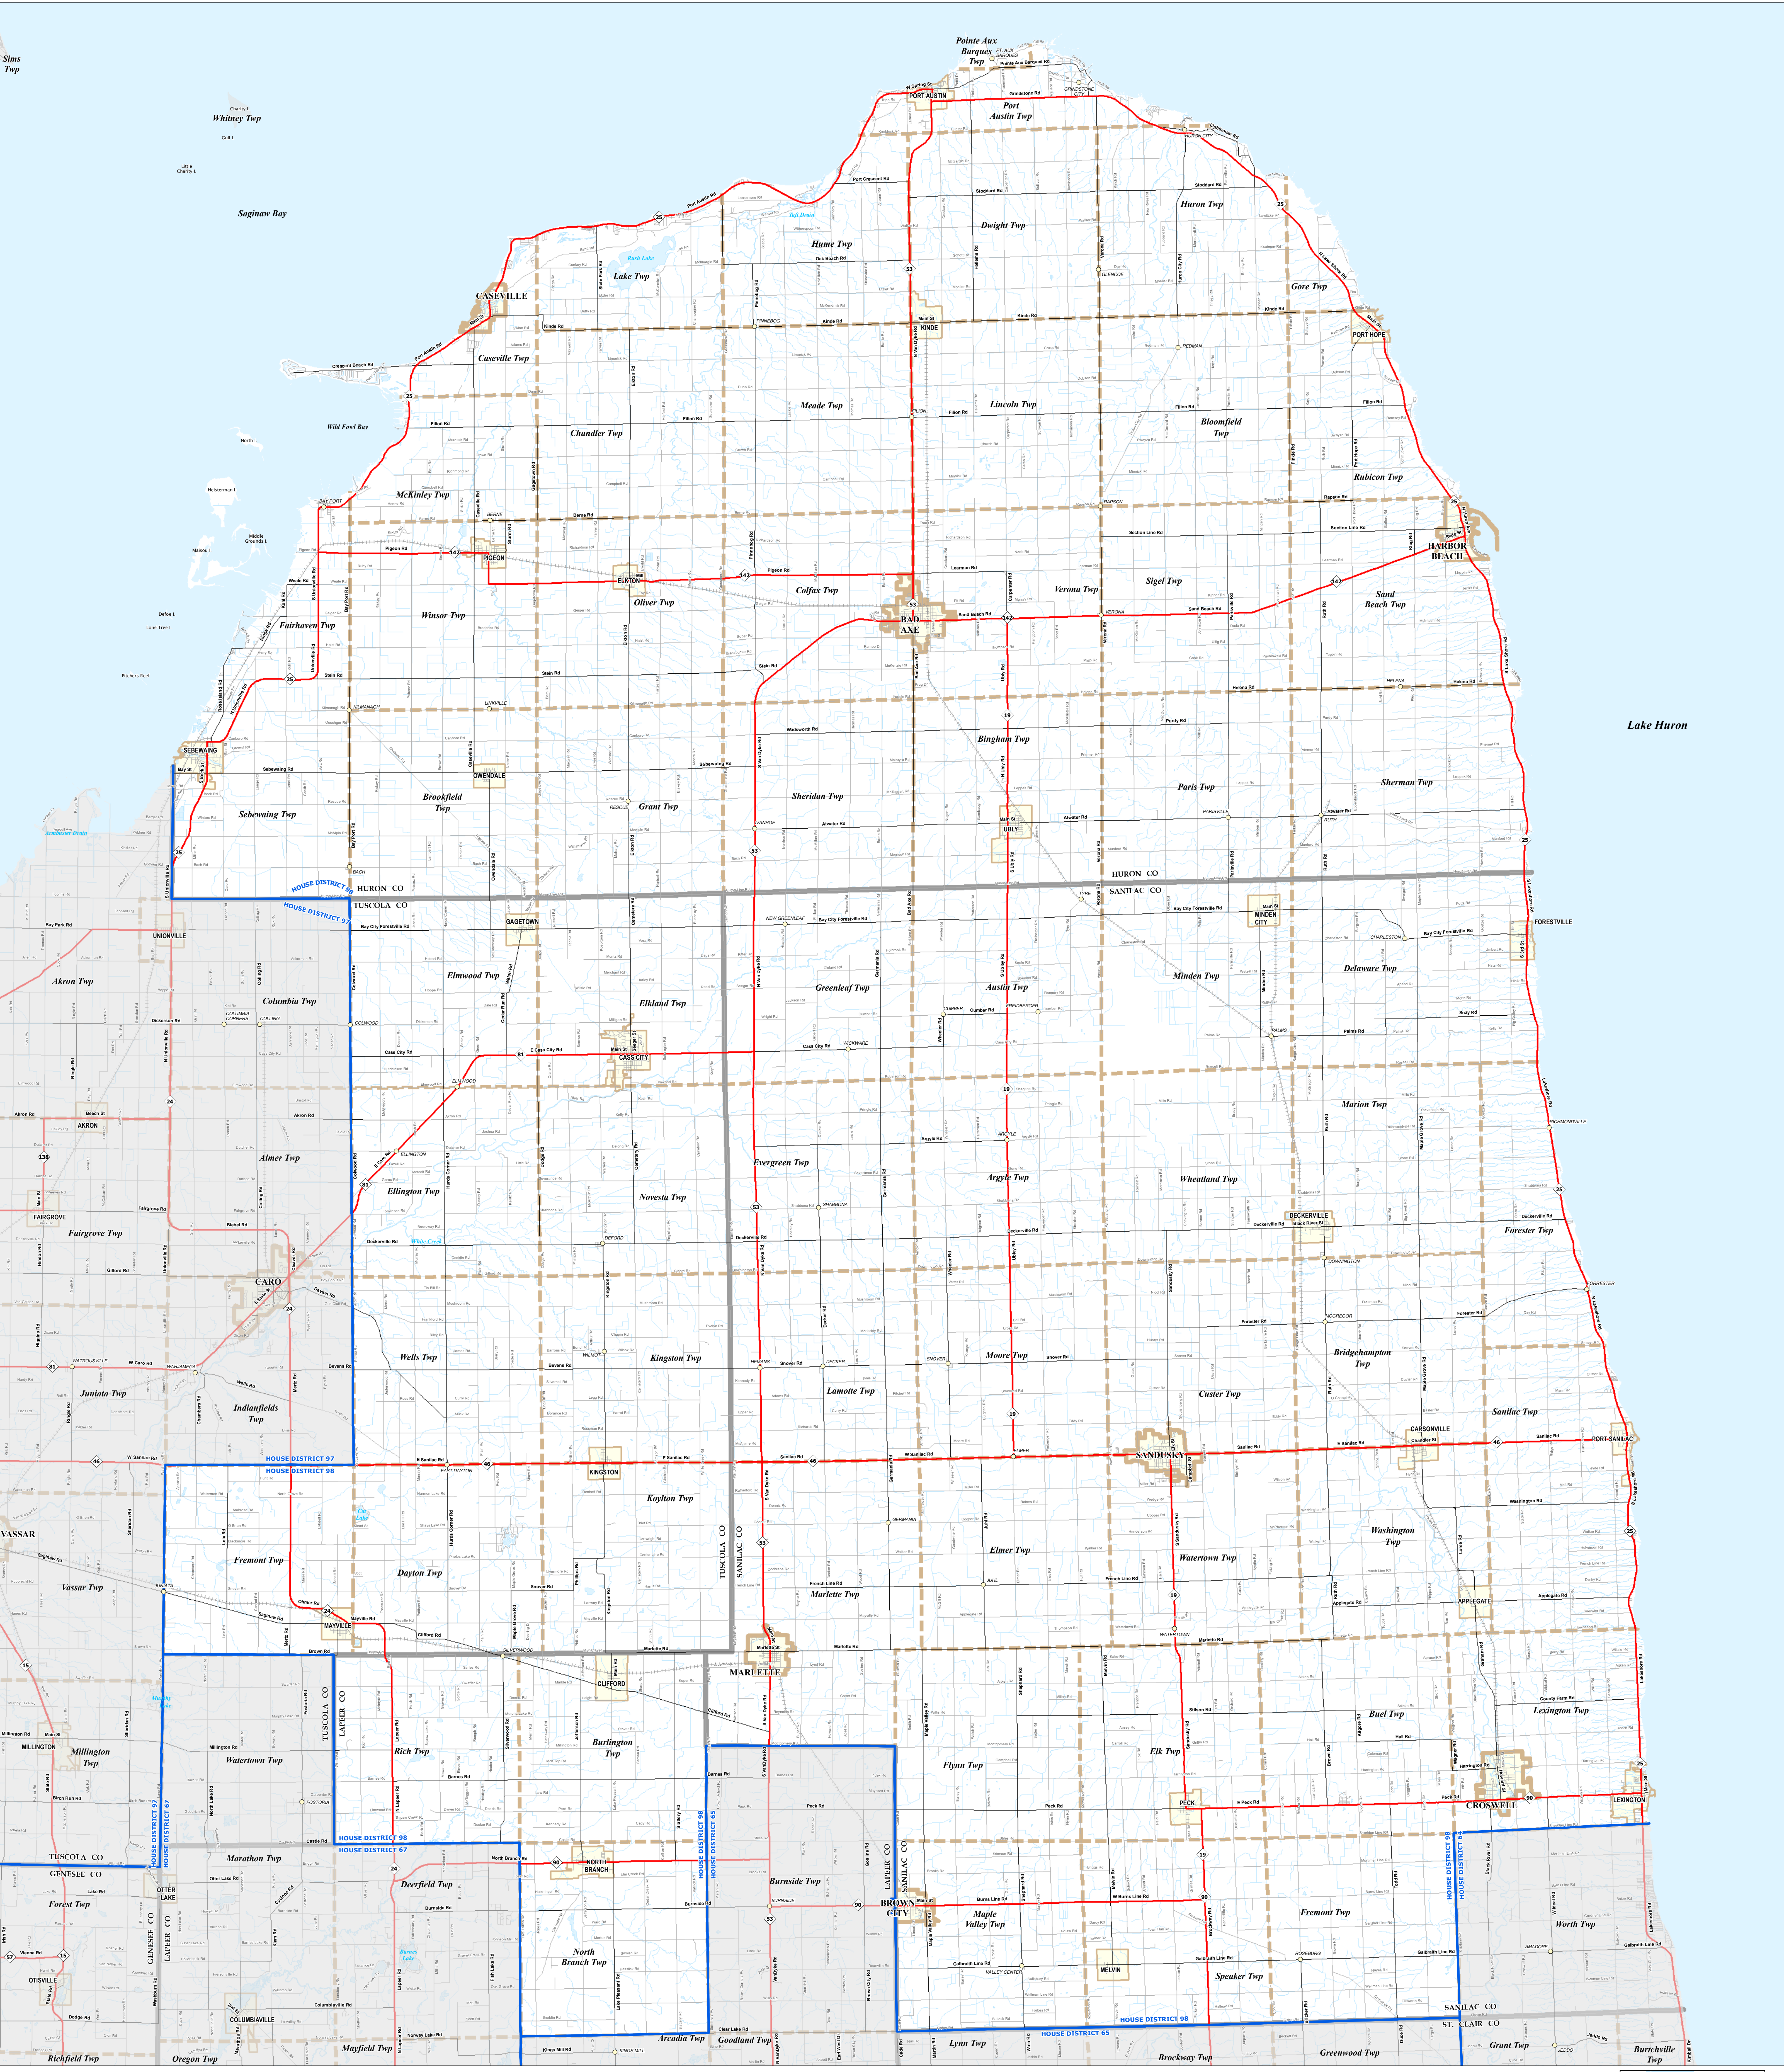

MICHIGAN STATE HOUSE DISTRICT 98

2021 Apportionment Plan

Source:
Base Map - Michigan Geographic Framework v17a, v20
House District Boundaries - 2021 Apportionment Plan as adopted by the
Michigan Independent Citizens Redistricting Commission on 12/28/2021 pursuant
to its authority and duty in Article IV, Section 6 of the Michigan Constitution of 1963

DTMB
Technology, Management & Budget
Center for Shared Solutions
6/22/22

Legend

— House District	 Township	= Freeway	— Railroad
 City	 County	— Highway	— Water Feature
 Village	 State	— Primary Road	— River, Stream, or Drain
 Unincorporated Place		— Local Road	

MAP LOCATION